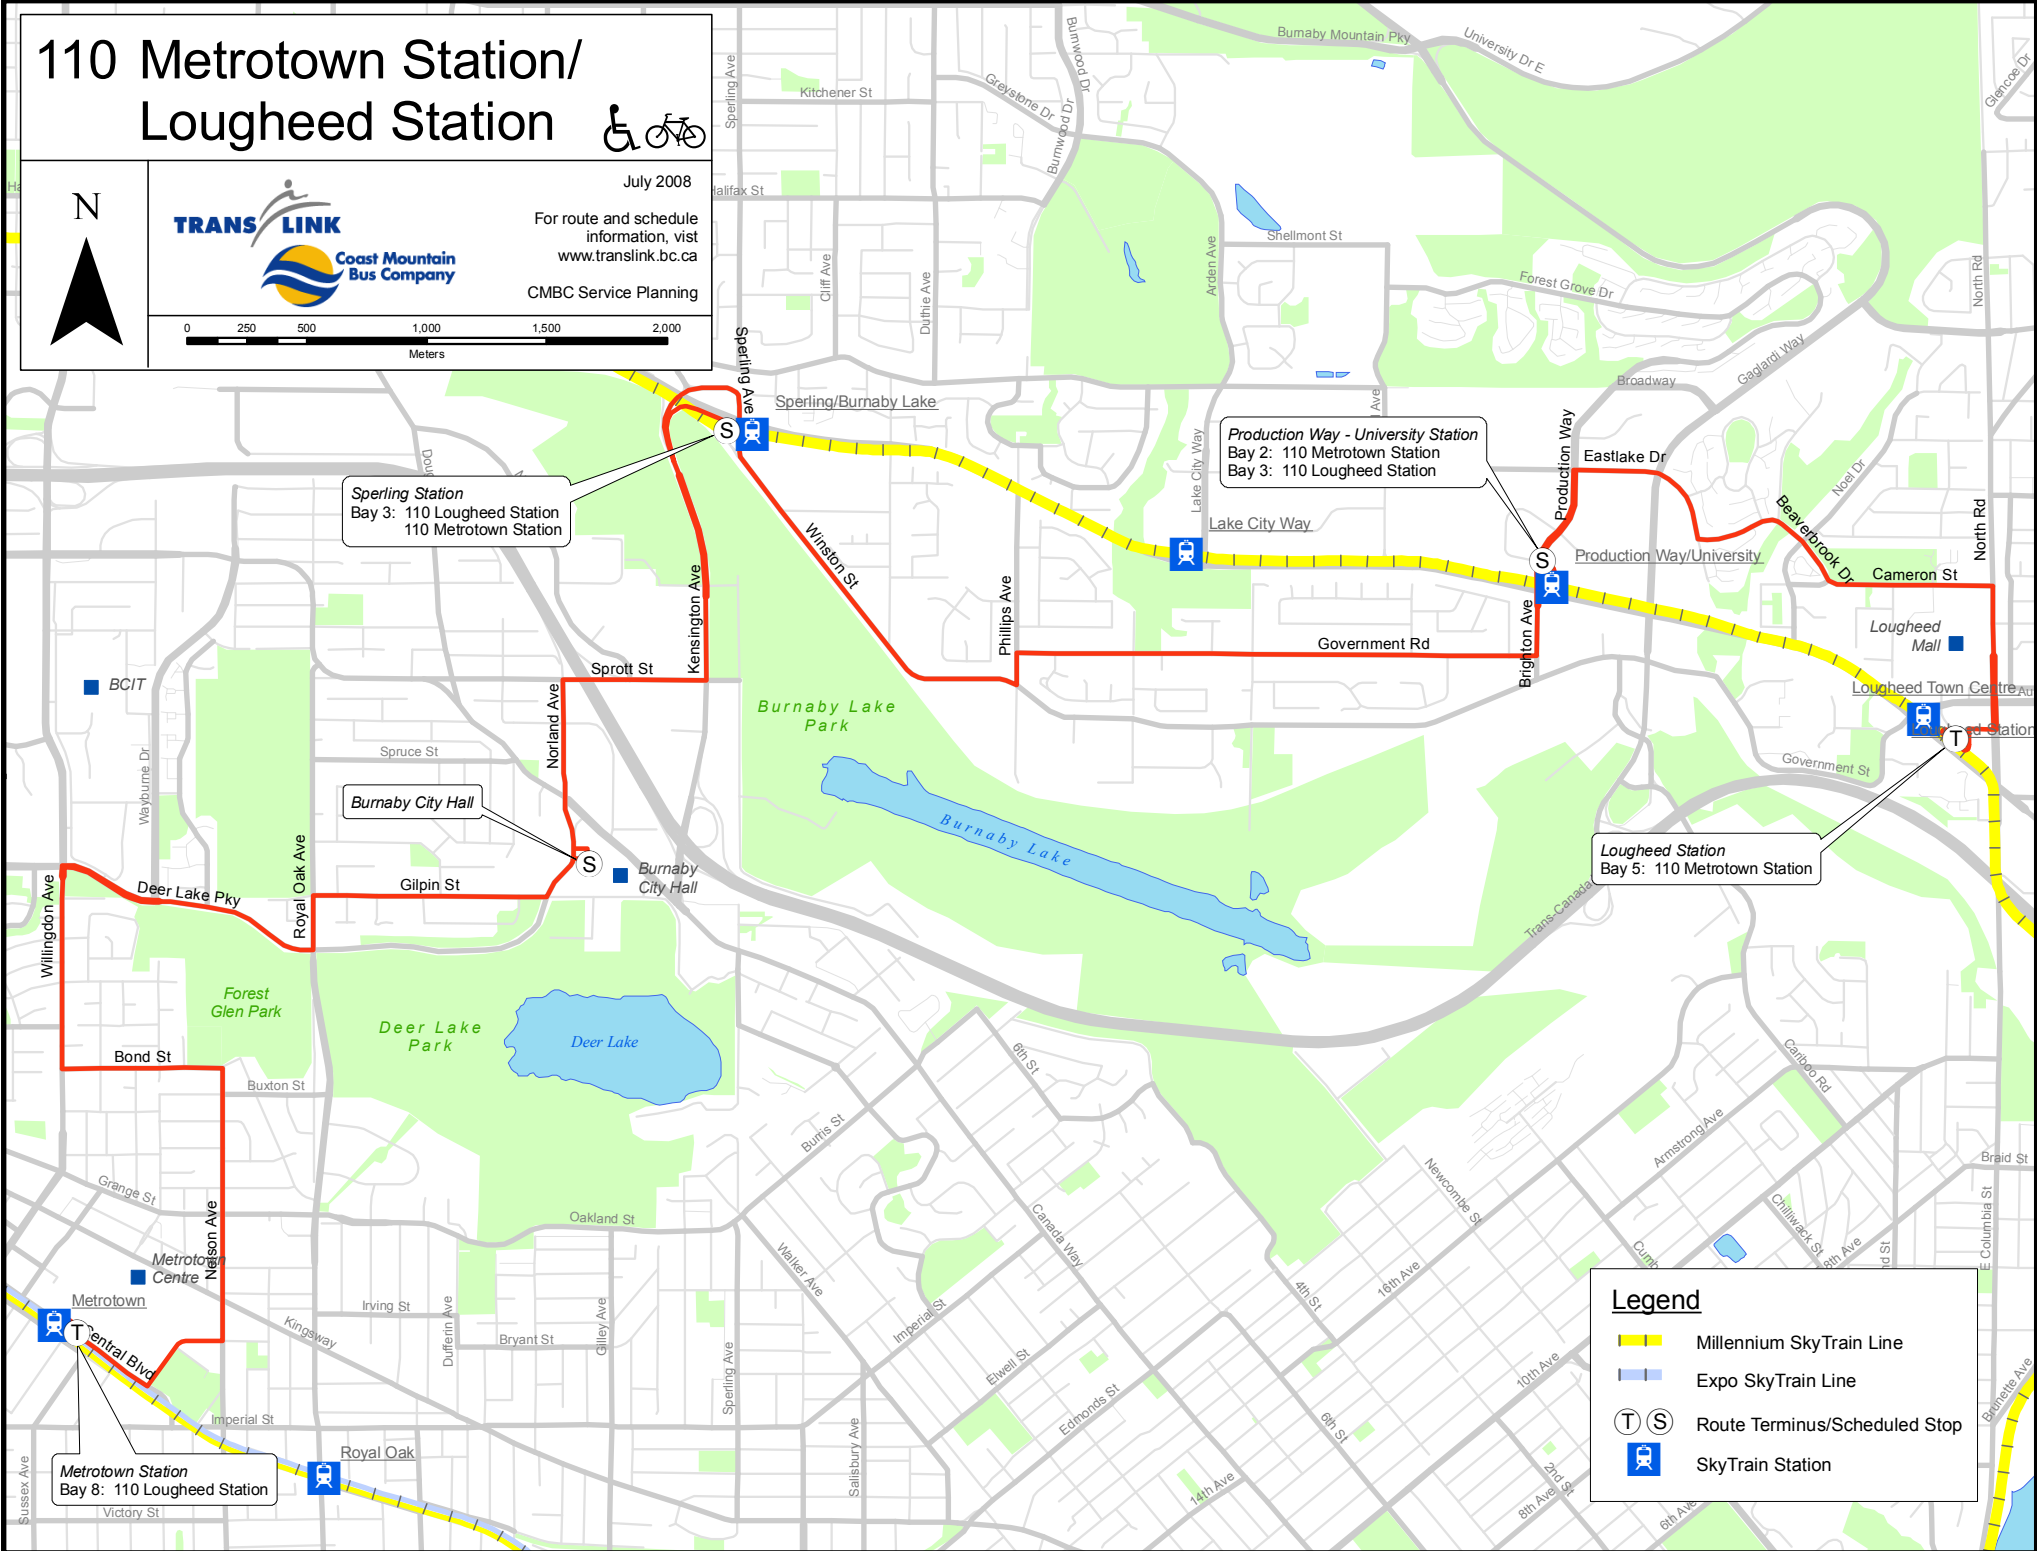

110 Metrotown Station/ Lougheed Station

July 2008

For route and schedule information, visit www.translink.bc.ca

CMBC Service Planning

Sperling Station
Bay 3: 110 Lougheed Station
110 Metrotown Station

Production Way - University Station
Bay 2: 110 Metrotown Station
Bay 3: 110 Lougheed Station

Burnaby City Hall

Lougheed Station
Bay 5: 110 Metrotown Station

Metrotown Station
Bay 8: 110 Lougheed Station

Legend

- Millennium SkyTrain Line
- Expo SkyTrain Line
- Route Terminus/Scheduled Stop
- SkyTrain Station